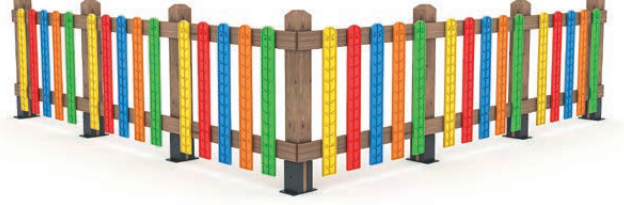

03 Z EPDM Zemin Kaplama
EPDM Floor Coating

ŞEHİR MOBİLYALARI | CITY FURNITURE

Bahçe Ekipmanları | Garden Equipments

60 PB Ahşap Çit
Wooden Fence

Ürün Ölçüleri : 300x300x90
Dimentions (cm)

61 PB Renkli Ahşap Çit
Colored Wooden Fence